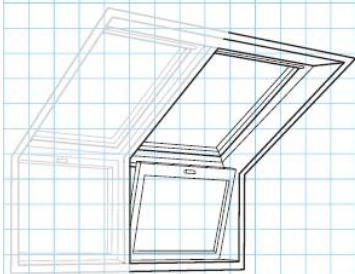

Combined VFE Vertical Elements and Centre-Pivot (GGL) Roof Windows www.velux.ie/products

Ideal for story-and-a-half house designs. Simply by adding extra elements it can be lengthened and tailored to fit with your design.

- Pine with triple coat finish.
- Upper Centre-Pivot section rotates 180° for easy cleaning.
- Vertical elements open inwards for added ventilation and cleaning.
- Combinations available.

Product Code	(Price is for one unit)	78x60	78x60	78x95	78x95
GGL SFOL122	VFE + GGL + Flashings for slate up to 8mm thick.	M06	M08	M06	M08
GGL SFOW122	VFE + GGL + Flashings for tiles up to 120mm in profile.	€1,077.71	€1,105.65	-	-
GGL SFOL123	VFE + GGL + Flashings for slate up to 8mm thick.	-	-	€1,134.81	€1,162.76
GGL SFOW123	VFE + GGL + Flashings for tiles up to 120mm in profile.	-	-	€1,134.81	€1,162.76