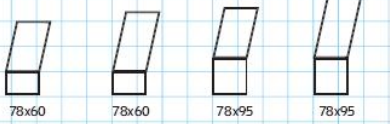

Combined VFE Vertical Elements and Centre-Pivot (GGL) Roof Windows www.velux.ie/products

Ideal for story-and-a-half house designs. Simply by adding extra elements it can be lengthened and tailored to fit with your design.

- Pine with triple coat finish.
- Upper Centre-Pivot section rotates 180° for easy cleaning.
- Vertical elements open inwards for added ventilation and cleaning.
- Combinations available.

Product Code	(Price is for one unit)	78x60	78x60	78x95	78x95
GGL SFOL122	VFE + GGL + Flashings for slate up to 8mm thick.	M06	M08	M06	M08
GGL SFOW122	VFE + GGL + Flashings for tiles up to 120mm in profile.	€1,077.71	€1,105.65	-	-
GGL SFOL123	VFE + GGL + Flashings for slate up to 8mm thick.	-	-	€1,134.81	€1,162.76
GGL SFOW123	VFE + GGL + Flashings for tiles up to 120mm in profile.	-	-	€1,134.81	€1,162.76