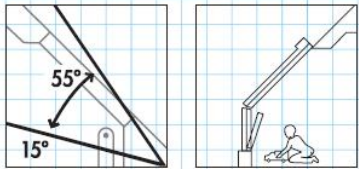

Combined VFE Vertical Elements and Centre-Pivot (GGL) Roof Windows www.velux.ie/products

Ideal for story-and-a-half house designs. Simply by adding extra elements it can be lengthened and tailored to fit with your design.

- Pine with triple coat finish.
- Upper Centre-Pivot section rotates 180° for easy cleaning.
- Vertical elements open inwards for added ventilation and cleaning.
- Combinations available.

Product Code	(Price is for one unit)	78x60	78x60	78x95	78x95
GGL SFOL122	VFE + GGL + Flashings for slate up to 8mm thick.	M06	M08	M06	M08
GGL SFOW122	VFE + GGL + Flashings for tiles up to 120mm in profile.	€1,077.71	€1,105.65	-	-
GGL SFOL123	VFE + GGL + Flashings for slate up to 8mm thick.	-	-	€1,134.81	€1,162.76
GGL SFOW123	VFE + GGL + Flashings for tiles up to 120mm in profile.	-	-	€1,134.81	€1,162.76