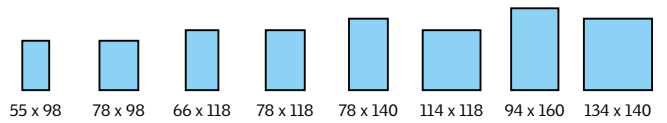

Top-Hung Roof Windows – open to 45°

www.velux.ie/products

White polyurethane finish (GPU)

- High quality – moulded polyurethane with timber core.
- Can stay open to any position up to 45°.
- Moisture resistant. Ideal for humid rooms such as kitchens and bathrooms
- Rotates 180° for easy cleaning.
- White bottom handle for convenient opening.

- For roof pitches from 55°-75°, please specify special springs when ordering.

External frame size (nominal w x h) cm

Product Code		C04	M04	F06	M06	M08	S06	P10	U08*
GPU 0059	Toughened outer pane	€510.45	€553.50	€590.40	€627.30	€688.80	€830.25	€848.70	€965.55
U-value 1.4 W/m ² K									
GPU 0073	Laminated inner, toughened outer pane	€571.95	€624.84	€661.74	€698.64	€760.14	€923.73	€942.18	€1,059.03
U-value 1.4 W/m ² K	Clear and Clean coating								
GPU 0060	Laminated inner, toughened outer pane	€589.17	€654.36	€683.88	€728.16	€789.66	€963.09	€981.54	€1,098.39
U-value 1.3 W/m ² K	Clear and Clean coating, enhanced noise reduction								
GPU 0065	Triple glazed. Laminated inner, toughened outer pane	€774.90	€865.92	€902.82	€939.72	€1,001.22	€1,221.39	-	-
U-value 1.0 W/m ² K	Clearview coating								
GPU 0034	Obscure inner, toughened outer pane	€564.57	€615.00	€651.90	€688.80	€750.30	€916.35	€934.80	€1,051.65
U-value 1.4 W/m ² K									