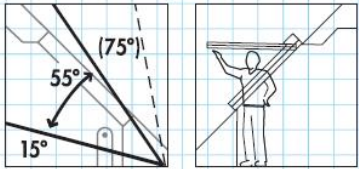

Top-Hung Roof Windows [www.velux.ie/products](http://www.velux.ie/products)

**Pine finish (GPL)**

- Opens up to 45°. They offer uninterrupted views and help to create a feeling of space when opened.
- Powerful, yet gentle springs allow for easy opening and closing.
- Rotates 180° for easy cleaning.
- Can be used for emergency escape.\*