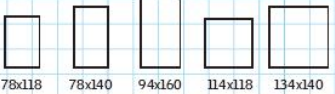

Top-Hung Roof Windows [www.velux.ie/products](http://www.velux.ie/products)

**Pine finish (GPL)**

- Opens up to 45°. They offer uninterrupted views and help to create a feeling of space when opened.
- Powerful, yet gentle springs allow for easy opening and closing.
- Rotates 180° for easy cleaning.
- Can be used for emergency escape.\*

Product Code		M06*	M08*	P10*	S06*	U08*
GPL 3059	Toughened outer pane.	€516.38	€541.89	€656.10	€623.30	€730.22
GPL 3073	Laminated inner pane with clear and clean coating on toughened outer pane.	€590.49	€614.79	€738.72	€705.92	€811.62