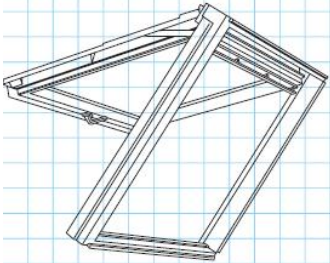

Top-Hung Roof Windows [www.velux.ie/products](http://www.velux.ie/products)

**Pine finish (GPL)**

- Opens up to 45°. They offer uninterrupted views and help to create a feeling of space when opened.
- Powerful, yet gentle springs allow for easy opening and closing.
- Rotates 180° for easy cleaning.
- Can be used for emergency escape.\*

Product Code		M06*	M08*	P10*	S06*	U08*
GPL 3059	Toughened outer pane.	€516.38	€541.89	€656.10	€623.30	€730.22
GPL 3073	Laminated inner pane with clear and clean coating on toughened outer pane.	€590.49	€614.79	€738.72	€705.92	€811.62