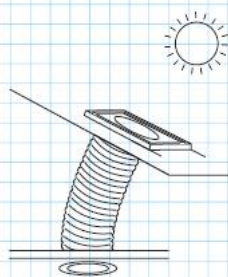

Sun Tunnels

www.velux.ie/products

- 2-metre rigid or flexible tunnel.
- Clear and clean coating keeps glass cleaner for longer.
- Comes with white ceiling ring as standard. Other effects available.