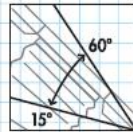

Sun tunnel	10" diameter - recommended for rafters with 400mm centres		
TWR 010 2010	10" diameter Sun Tunnel with rigid tunnel for tiles up to 120mm in profile.		€360.86
TLR 010 2010	10" diameter Sun Tunnel with rigid tunnel for slate up to 8mm thick.		€360.86
Sun tunnel	14" diameter - recommended for rafters with 600mm centres		
TWF 014 2010	14" diameter Sun Tunnel with flexible tunnel for tiles up to 120mm in profile.		€303.75
TWR 014 2010	14" diameter Sun Tunnel with rigid tunnel for tiles up to 120mm in profile.		€410.67
TLF 014 2010	14" diameter Sun Tunnel with flexible tunnel for slate up to 8mm thick.		€303.75
TLR 014 2010	14" diameter Sun Tunnel with rigid tunnel for slate up to 8mm thick.		€410.67
Accessories for 10" diameter			
ZTR 010 0062	600mm rigid extension section for 10" diameter tunnel.		€74.12
ZTL 014	Low energy light kit, fits inside tunnel, requires bulb and main connection.		€106.92
Accessories for 14" diameter			
ZTR 014 0062	600mm rigid extension section for 14" diameter tunnel.		€74.12
ZTR 014 0124	1200mm rigid extension section for 14" diameter tunnel.		€148.23
ZTL 014	Low energy light kit, fits inside tunnel, requires bulb and main connection.		€106.92
ZTV 014	14" diameter Ventilation outlet, allows extractor fan (by others) to be ducted to the outside. Only compatible with TWR 014 2010 and TWF 014 2010.		€181.04
Additional casing trim effect finishes			
ZTB 014 0011	Brushed aluminium effect for 14" diameter tunnel.	ZTB 010 0011	Brushed aluminium effect for 10" diameter tunnel. 649.82
ZTB 014 0012	Brass effect for 14" diameter tunnel.	ZTB 010 0012	Brass effect for 10" diameter tunnel. 649.82
ZTB 014 0013	Mahogany effect for 14" diameter tunnel.	ZTB 010 0013	Mahogany effect for 10" diameter tunnel. 674.12

Prices valid from February 2009. All prices include VAT