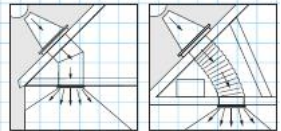

Sun tunnel	10" diameter - recommended for rafters with 400mm centres		
TWR 010 2010	10" diameter Sun Tunnel with rigid tunnel for tiles up to 120mm in profile.		€360.86
TLR 010 2010	10" diameter Sun Tunnel with rigid tunnel for slate up to 8mm thick.		€360.86
Sun tunnel	14" diameter - recommended for rafters with 600mm centres		
TWF 014 2010	14" diameter Sun Tunnel with flexible tunnel for tiles up to 120mm in profile.		€303.75
TWR 014 2010	14" diameter Sun Tunnel with rigid tunnel for tiles up to 120mm in profile.		€410.67
TLF 014 2010	14" diameter Sun Tunnel with flexible tunnel for slate up to 8mm thick.		€303.75
TLR 014 2010	14" diameter Sun Tunnel with rigid tunnel for slate up to 8mm thick.		€410.67
Accessories for 10" diameter			
ZTR 010 0062	600mm rigid extension section for 10" diameter tunnel.		€74.12
ZTL 014	Low energy light kit, fits inside tunnel, requires bulb and main connection.		€106.92
Accessories for 14" diameter			
ZTR 014 0062	600mm rigid extension section for 14" diameter tunnel.		€74.12
ZTR 014 0124	1200mm rigid extension section for 14" diameter tunnel.		€148.23
ZTL 014	Low energy light kit, fits inside tunnel, requires bulb and main connection.		€106.92
ZTV 014	14" diameter Ventilation outlet, allows extractor fan (by others) to be ducted to the outside. Only compatible with TWR 014 2010 and TWF 014 2010.		€181.04
Additional casing trim effect finishes			
ZTB 014 0011	Brushed aluminium effect for 14" diameter tunnel.	ZTB 010 0011	Brushed aluminium effect for 10" diameter tunnel. 649.82
ZTB 014 0012	Brass effect for 14" diameter tunnel.	ZTB 010 0012	Brass effect for 10" diameter tunnel. 649.82
ZTB 014 0013	Mahogany effect for 14" diameter tunnel.	ZTB 010 0013	Mahogany effect for 10" diameter tunnel. 674.12

Prices valid from February 2009. All prices include VAT