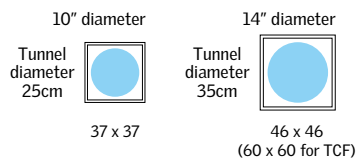

External frame size (nominal w x h) cm

Lovegrove Lamp

ZTB 014 1001	The VELUX Sun Tunnel by Lovegrove uses the sun as a lamp	€651.90

Accessories

ZTR 010 0062	600mm rigid extension section for 10" diameter tunnel	€79.95
ZTR 014 0062	600mm rigid extension section for 14" diameter tunnel	€79.95
ZTR 014 0124	1,200mm rigid extension section for 14" diameter tunnel	€159.90
ZTL 014	Low energy light kit for 10" and 14", fits inside tunnel, requires bulb and mains connection	€104.55

Prices valid from February 2012. All prices include VAT