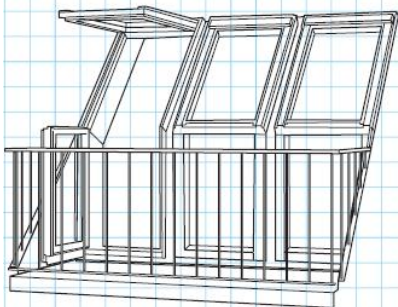

Roof Terrace

www.velux.ie/products

Offers a doorway to the outside helping you to extend your living room.

- Can be lengthened to fit with your design.
- Top-Hung sections rotate to 180° for easy cleaning.
- Does require extra work to make external balcony area.
- Opening and fixed lower elements.

158x245

158x245

238x245

Product Code		M08	M08	M08
GEL SEOL221	Terrace package + Flashings for slate up to 8mm thick.	€5,440.77	-	-
GEL SEOW223	Terrace package + Flashings for tiles up to 120mm in profile.	€5,440.77	-	-
GEL SEOL222	Terrace package + Flashings for slate up to 8mm thick.	-	€5,440.77	-
GEL SEOW224	Terrace package + Flashings for tiles up to 120mm in profile.	-	€5,440.77	-
GEL SEOL321	Terrace package + Flashings for slate up to 8mm thick.	-	-	€8,468.55
GEL SEOW323	Terrace package + Flashings for tiles up to 120mm in profile.	-	-	€8,468.55