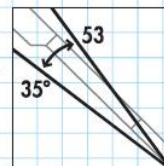

158x245

158x245

238x245

Product Code		M08	M08	M08
GEL SEOL221	Terrace package + Flashings for slate up to 8mm thick.	€5,440.77	-	-
GEL SEOW223	Terrace package + Flashings for tiles up to 120mm in profile.	€5,440.77	-	-
GEL SEOL222	Terrace package + Flashings for slate up to 8mm thick.	-	€5,440.77	-
GEL SEOW224	Terrace package + Flashings for tiles up to 120mm in profile.	-	€5,440.77	-
GEL SEOL321	Terrace package + Flashings for slate up to 8mm thick.	-	-	€8,468.55
GEL SEOW323	Terrace package + Flashings for tiles up to 120mm in profile.	-	-	€8,468.55