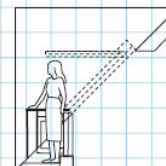

Roof Terrace

www.velux.ie/products

Offers a doorway to the outside helping you to extend your living room.

- Can be lengthened to fit with your design.
- Top-Hung sections rotate to 180° for easy cleaning.
- Does require extra work to make external balcony area.
- Opening and fixed lower elements.

158x245

158x245

238x245

Product Code		M08	M08	M08
GEL SEOL221	Terrace package + Flashings for slate up to 8mm thick.	€5,440.77	-	-
GEL SEOW223	Terrace package + Flashings for tiles up to 120mm in profile.	€5,440.77	-	-
GEL SEOL222	Terrace package + Flashings for slate up to 8mm thick.	-	€5,440.77	-
GEL SEOW224	Terrace package + Flashings for tiles up to 120mm in profile.	-	€5,440.77	-
GEL SEOL321	Terrace package + Flashings for slate up to 8mm thick.	-	-	€8,468.55
GEL SEOW323	Terrace package + Flashings for tiles up to 120mm in profile.	-	-	€8,468.55