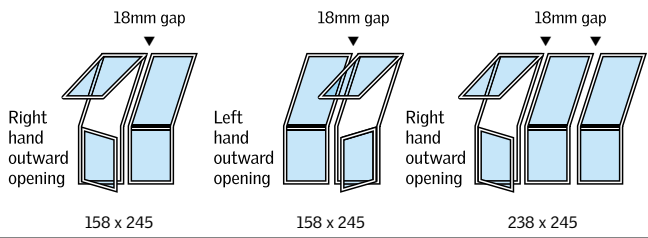

# Roof Terrace

[www.velux.ie/products](http://www.velux.ie/products)

Offers a doorway to the outside helping you to extend your room.

- Top-hung sections rotate to 180° for easy cleaning.
- Does require extra work to make external balcony area.
- Opening and fixed lower elements.

Packages include: Left or right opening base element, fixed elements, top-hung GEL pine roof window with toughened outer pane with clear and clean coating and laminated inner pan for additional safety, flashings, EBV adjustable trimmer(s) and rail support

External frame size (nominal w x h) cm

Product Code		158 x 245	158 x 245	238 x 245
<b>GEL SEOL221</b> U-value 1.4 W/m <sup>2</sup> K	Terrace package + Flashings for <b>slate</b> up to 8mm thick	M08	M08	M08
<b>GEL SEOW223</b> U-value 1.4 W/m <sup>2</sup> K	Terrace package + Flashings for <b>tiles</b> up to 120mm in profile	€5,757.63	€5,757.63	
<b>GEL SEOL222</b> U-value 1.4 W/m <sup>2</sup> K	Terrace package + Flashings for <b>slate</b> up to 8mm thick		€5,757.63	
<b>GEL SEOW224</b> U-value 1.4 W/m <sup>2</sup> K	Terrace package + Flashings for <b>tiles</b> up to 120mm in profile		€5,757.63	
<b>GEL SEOL321</b> U-value 1.4 W/m <sup>2</sup> K	Terrace package + Flashings for <b>slate</b> up to 8mm thick			€8,921.19
<b>GEL SEOW323</b> U-value 1.4 W/m <sup>2</sup> K	Terrace package + Flashings for <b>tiles</b> up to 120mm in profile			€8,921.19