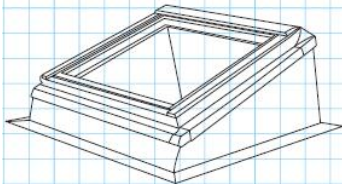

Flat Roof Window www.velux.ie/products

Flat Roof Windows (GGL/GGU)

- Excellent alternative to roof domes.
- Daylight and fresh air from Centre-Pivot roof windows. Available in (GGL) pine finish and (GGU) white polyurethane finish.
- Can be manual or INTEGRA® electrically operated.

Product Code		C04	F06	M04	M06	M08	P10	S06	U04	U08
GGL SCOX1	Manual opening, pine finish.	€738.72	€821.34	€787.32	€852.93	€893.03	€1,033.97	€968.36	€1,009.67	€1,205.28
GGU SCOX1	Manual opening, white finish.	€778.82	€861.44	€837.14	€902.75	€942.84	€1,091.07	€1,025.46	€1,066.77	€1,263.60
GGL SCOX2	INTEGRA® electric, pine finish.	€1,132.38	€1,215.00	€1,180.98	€1,246.59	€1,286.69	€1,427.63	€1,362.02	€1,403.33	€1,598.94
GGU SCOX2	INTEGRA® electric, white finish.	€1,172.48	€1,255.10	€1,230.80	€1,296.41	€1,336.50	€1,484.74	€1,419.12	€1,460.43	€1,167.26