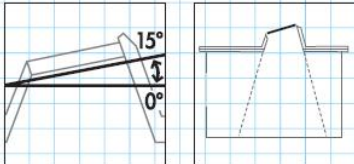

Flat Roof Window www.velux.ie/products

Flat Roof Windows (GGL/GGU)

- Excellent alternative to roof domes.
- Daylight and fresh air from Centre-Pivot roof windows. Available in (GGL) pine finish and (GGU) white polyurethane finish.
- Can be manual or INTEGRA® electrically operated.

Product Code		C04	F06	M04	M06	M08	P10	S06	U04	U08
GGL SCOX1	Manual opening, pine finish.	€738.72	€821.34	€787.32	€852.93	€893.03	€1,033.97	€968.36	€1,009.67	€1,205.28
GGU SCOX1	Manual opening, white finish.	€778.82	€861.44	€837.14	€902.75	€942.84	€1,091.07	€1,025.46	€1,066.77	€1,263.60
GGL SCOX2	INTEGRA® electric, pine finish.	€1,132.38	€1,215.00	€1,180.98	€1,246.59	€1,286.69	€1,427.63	€1,362.02	€1,403.33	€1,598.94
GGU SCOX2	INTEGRA® electric, white finish.	€1,172.48	€1,255.10	€1,230.80	€1,296.41	€1,336.50	€1,484.74	€1,419.12	€1,460.43	€1,167.26