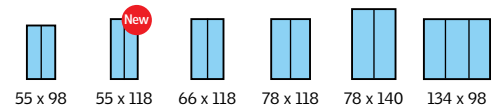

Centre-pivot

Slate 20°-90°
Plain tiles 25°-90°
Tiles 15°-90°
Recessed into Tiles 20°-90°

Top-hung

Slate 20°-55°
Plain tiles 20°-55°
Tiles 15°-55°
Recessed into Tiles 20°-55°

- For roof pitches 55°-75°, please specify special springs when ordering.

Packages include: GGL Centre-Pivot Roof Window with toughened outer pane, glazing bar and suitable flashings.

External frame size (nominal w x h) cm

Centre-Pivot Roof Windows – pine

		C04	C06	F06	M06	M08	U04
GGL SD5N1 U-value 1.4 W/m ² K	GGL 3559 Roof Window + EDN recessed Flashing for slate up to 8mm thick (min 20° roof pitch)	€615.00	€634.68	€686.34	€806.88	€853.62	€992.61
GGL SD5P1 U-value 1.4 W/m ² K	GGL 3559 Roof Window + EDP Flashing for plain tiles up to 15mm thick (min 25° roof pitch)	€615.00	€634.68	€686.34	€806.88	€853.62	€992.61
GGL SD5W1 U-value 1.4 W/m ² K	GGL 3559 Roof Window + EDW Flashing for tiles up to 120mm in profile (min 15° roof pitch)	€615.00	€634.68	€686.34	€806.88	€853.62	€992.61
GGL SD5J1 U-value 1.4 W/m ² K	GGL 3559 Roof Window + EDJ recessed Flashing for tiles up to 90mm in profile (min 20° roof pitch)	€615.00	€634.68	€686.34	€806.88	€853.62	€992.61