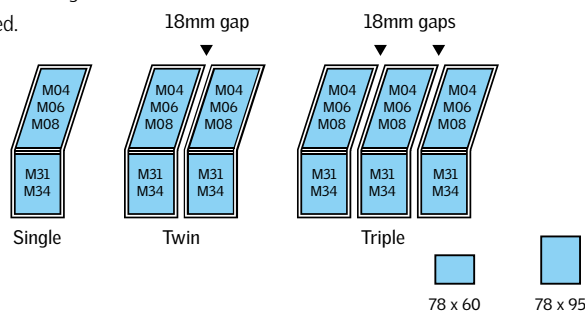

Combining Roof Windows

www.velux.ie/products

Ideal for storey-and-a-half houses. Combine vertical and sloping pine roof windows to extend the possibilities for view and daylight.

- Combinations available; single, twin or triple.
- Select your pine roof window(s) in size M04, M06 or M08.
- Choose from top hung, centre-pivot or electric.
- Select your bottom vertical element in size M31 or M34.
- Vertical element is bottom-hung and opens inwards for added ventilation and cleaning.
- Other combinations can be created.

External frame size (nominal w x h) cm

Pine Vertical Elements		M31	M34
VFE 3073	Laminated inner, toughened outer pane		
U-value 1.4 W/m ² K	Clear and Clean coating	€704.79	€760.14
VFE 3060	Laminated inner, toughened outer pane		
U-value 1.3 W/m ² K	Clear and Clean coating, noise reduction	€734.31	€789.66

External frame size (nominal w x h) cm

Flashings		M04	M06	M08
EFL 0000	Single installation, for slate up to 8mm thick	€152.52	€162.36	€167.28
EFW 0000	Single installation, for tiles up to 120mm in profile	€152.52	€162.36	€167.28
EFL 0002	Twin installation, for slate up to 8mm thick	€398.52	€420.66	€432.96
EFW 0002	Twin installation, for tiles up to 120mm in profile	€398.52	€420.66	€432.96
EFL 0003	Triple installation, for slate up to 8mm thick	€612.54	€649.44	€666.66
EFW 0003	Triple installation, for tiles up to 120mm in profile	€612.54	€649.44	€666.66

Internal trimmer - Pine

EBY W10 3100	18mm gap adjustable trimmer (x1 for Twin installation, x2 for Triple installation)	€585.48
---------------------	--	---------

Prices valid from February 2012. All prices include VAT