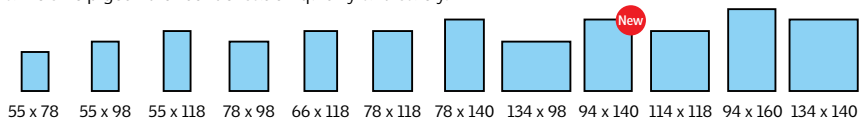

### White polyurethane finish (GGU)

- Timber frame with moulded polyurethane finish.
- Rotates 180° for easy cleaning.
- Its moisture resistant coating makes it ideal for humid rooms such as kitchens and bathrooms and is easy to wipe clean.
- Stylish white finish and rounded corners for contemporary look.
- Drainage channels help get rid of condensation quickly and safely.

External frame size (nominal w x h) cm

Product Code		C02	C04	C06	M04	F06	M06	M08	U04	P08	S06	P10	U08
<b>GGU 0059</b> U-value 1.4 W/m <sup>2</sup> K	Toughened outer pane	€362.85	€381.30	€399.75	€418.20	€442.80	€467.40	€516.60	€596.55	€608.85	€621.15	€639.60	€725.70
<b>GGU 0073</b> U-value 1.4 W/m <sup>2</sup> K	Laminated inner, toughened outer pane Clear and Clean coating	€424.35	€442.80	€461.25	€489.54	€514.14	€538.74	€587.94	€690.03	€702.33	€714.63	€733.08	€819.18
<b>GGU 0060</b> U-value 1.3 W/m <sup>2</sup> K	Laminated inner, toughened outer pane Clear and Clean coating, <b>enhanced noise reduction</b>	€441.57	€460.02	€478.47	€519.06	€536.28	€568.26	€617.46	€729.39	€741.69	€753.99	€772.44	€858.54
<b>GGU 0065</b> U-value 1.0 W/m <sup>2</sup> K	Triple glazed. Laminated inner, toughened outer pane Clearview coating	€627.30	€645.75	-	€730.62	€755.22	€779.82	€829.02	-	€999.99	€1,012.29	-	€1,116.84
<b>GGU 0034</b> U-value 1.4 W/m <sup>2</sup> K	Obscure inner, toughened outer pane	€416.97	€435.42	€453.87	€479.70	€504.30	€528.90	€578.10	€682.65	€694.95	€707.25	€725.70	€811.80