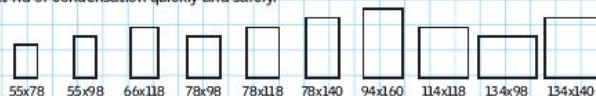

Product Code		C02	O04	F06	M04	M06	M08	P10	S06	U04	U08
GGU 0059	Toughened outer pane.	€303.75	€319.55	€385.16	€360.86	€402.17	€426.47	€516.38	€483.57	€509.09	€590.49
GGU 0034	Obscure glazing, toughened outer pane.	€369.36	€385.16	€450.77	€434.97	€476.28	€500.58	€599.00	€566.19	€590.49	€673.11
GGU 0073	Laminated inner pane with clear and clean coating on toughened outer pane.	€369.36	€385.16	€450.77	€434.97	€476.28	€500.58	€599.00	€566.19	€590.49	€673.11
GGU 0065	Triple glazing, lowest U-value and noise reduction. Laminated inner pane with clear and clean coating on toughened outer pane.	€581.99	€623.30	€705.92	€673.11	€754.52	€795.83	-	€885.74	-	-