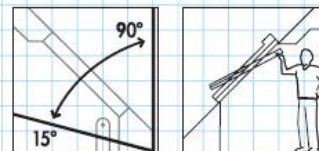

Product Code		C02	O04	F06	M04	M06	M08	P10	S06	U04	U08
GGU 0059	Toughened outer pane.	€303.75	€319.55	€385.16	€360.86	€402.17	€426.47	€516.38	€483.57	€509.09	€590.49
GGU 0034	Obscure glazing, toughened outer pane.	€369.36	€385.16	€450.77	€434.97	€476.28	€500.58	€599.00	€566.19	€590.49	€673.11
GGU 0073	Laminated inner pane with clear and clean coating on toughened outer pane.	€369.36	€385.16	€450.77	€434.97	€476.28	€500.58	€599.00	€566.19	€590.49	€673.11
GGU 0065	Triple glazing, lowest U-value and noise reduction. Laminated inner pane with clear and clean coating on toughened outer pane.	€581.99	€623.30	€705.92	€673.11	€754.52	€795.83	-	€885.74	-	-