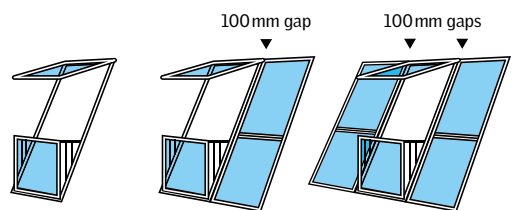

CABRIO® Balcony

www.velux.ie/products

When closed it fits snugly to the roof, but when opened it becomes an instant balcony.

- Can be combined with (GPL) top-hung and (GIL) fixed bottom element to offer extra views, ventilation and daylight.
- Top-hung section rotates 180° for easy cleaning.
- Made of high quality natural pine with clear lacquer finish.

94 x 252

198 x 252

302 x 252

Packages include: Single CABRIO® pine roof window with optional one or two side units (GPL top-hung and GIL fixed element), toughened outer pane with clear and clean coating and laminated inner pane for additional safety, flashings and EKY support trimmer(s).