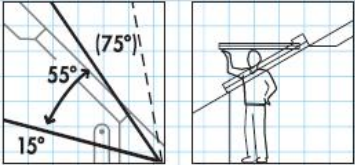

Top-Hung Roof Windows www.velux.ie/products

White Polyurethane (GHU)

- High quality – moulded polyurethane with timber core.
- Can be set to three positions: 5°, 15° and 30°.
- Stylish white finish with smooth rounded corners.
- Moisture resistant. Ideal for rooms with high humidity.
- Maintenance free and easy to wipe clean.
- Complements other white windows in the building.
- Can be used for emergency escape.*

Product Code							
GHU 3059	Toughened outer pane.	55x98	66x118	78x98	78x118	78x140	114x118
		€402.17	€46.78	€450.77	€492.08	€516.38	€581.99

Prices valid from February 2009. All prices include VAT