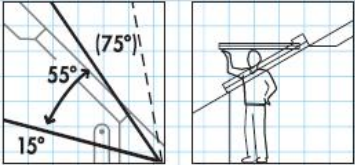

Top-Hung Roof Windows [www.velux.ie/products](http://www.velux.ie/products)

**White Polyurethane (GHU)**

- High quality – moulded polyurethane with timber core.
- Can be set to three positions: 5°, 15° and 30°.
- Stylish white finish with smooth rounded corners.
- Moisture resistant. Ideal for rooms with high humidity.
- Maintenance free and easy to wipe clean.
- Complements other white windows in the building.
- Can be used for emergency escape.\*

Product Code		55x98	66x118	78x98	78x118	78x140	114x118
GHU 3059	Toughened outer pane.	004	F06	M04	M06*	M08*	S06*
		€402.17	€46.78	€450.77	€492.08	€516.38	€581.99

Prices valid from February 2009. All prices include VAT