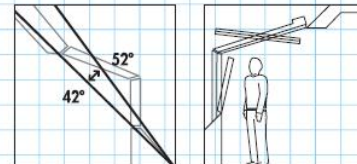

Product Code		Double	Triple
YWY SF0L22	Double VELUX Dormer for slate up to 8mm thick.	€3,764.07	-
YWY SF0W22	Double VELUX Dormer for tiles up to 120mm in profile.	€3,764.07	-
YWY SF0L32	Triple VELUX Dormer for slate up to 8mm thick.	-	€5,544.05
YWY SF0W32	Triple VELUX Dormer for tiles up to 120mm in profile.	-	€5,544.05