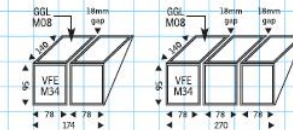

Product Code		Double	Triple
YWY SF0L22	Double VELUX Dormer for slate up to 8mm thick.	€3,764.07	-
YWY SF0W22	Double VELUX Dormer for tiles up to 120mm in profile.	€3,764.07	-
YWY SF0L32	Triple VELUX Dormer for slate up to 8mm thick.	-	€5,544.05
YWY SF0W32	Triple VELUX Dormer for tiles up to 120mm in profile.	-	€5,544.05