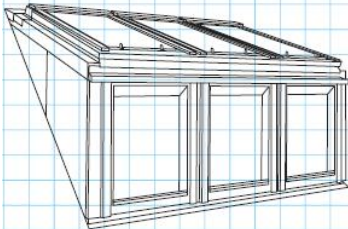

## VELUX Dormer

[www.velux.ie/products](http://www.velux.ie/products)

A new alternative to traditional flat dormers that offers more daylight, greater view and ideal for increasing headroom.

- Available in double or triple sets.
- Comes complete with flashings and EBV trimmers for support and internal finish.

Product Code		Double	Triple
YWY SF0L22	Double VELUX Dormer for slate up to 8mm thick.	€3,764.07	-
YWY SF0W22	Double VELUX Dormer for tiles up to 120mm in profile.	€3,764.07	-
YWY SF0L32	Triple VELUX Dormer for slate up to 8mm thick.	-	€5,544.05
YWY SF0W32	Triple VELUX Dormer for tiles up to 120mm in profile.	-	€5,544.05