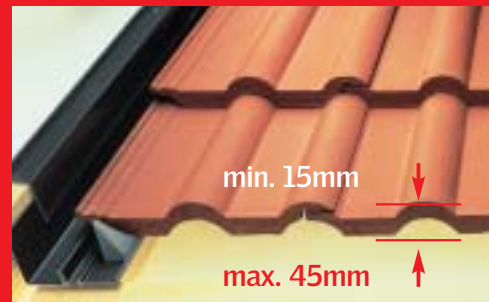

Flashing compatibility guide

VELUX®

EDL/EBL/EKL

- For roof pitches from 15-90°.
- Flashing for installing roof window into slate up to 8mm thick.
- Not for interlocking slate.

EDN

- For roof pitches from 35-90°.
- For recessed installation of one roof window into slate up to 8mm thick.
- Not for interlocking slate.
- Coupled version also available.

EDZ

- For roof pitches from 20-90°.
- Flashings for installing one roof window in flat or profiled roofing material.
- Minimum profile of 15mm and maximum profile of 45mm.

EDW/EBW/EKW

- For roof pitches from 15-90°.
- Flashings for installing roof window in flat or profiled roofing material up to 120mm in profile.
- Also for interlocking slate, thatch and profile sheeting.

EDP/EBP/EKP

- For roof pitches from 25-90°.
- For installing roof window in plain tiles (max length 340mm).
- Maximum thickness of 15 mm.

Refer to the roof covering manufacturer for the minimum roof pitch at which each slate and tile can be laid.