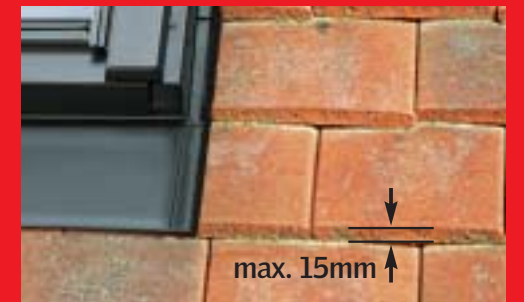

Flashing compatibility guide

VELUX®

EDL/EBL/EKL

- For roof pitches from 15-90°.
- Flashing for installing roof window into slate up to 8mm thick.
- Not for interlocking slate.

EDN

- For roof pitches from 35-90°.
- For recessed installation of one roof window into slate up to 8mm thick.
- Not for interlocking slate.
- Coupled version also available.

EDZ

- For roof pitches from 20-90°.
- Flashings for installing one roof window in flat or profiled roofing material.
- Minimum profile of 15mm and maximum profile of 45mm.

EDW/EBW/EKW

- For roof pitches from 15-90°.
- Flashings for installing roof window in flat or profiled roofing material up to 120mm in profile.
- Also for interlocking slate, thatch and profile sheeting.

EDP/EBP/EKP

- For roof pitches from 25-90°.
- For installing roof window in plain tiles (max length 340mm).
- Maximum thickness of 15 mm.

Refer to the roof covering manufacturer for the minimum roof pitch at which each slate and tile can be laid.