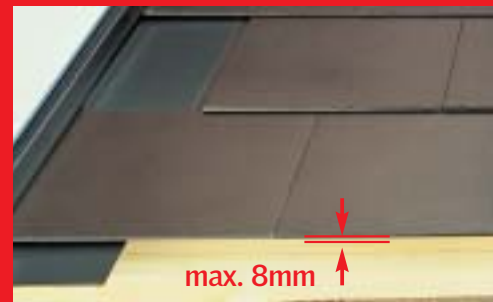

Flashing compatibility guide

VELUX®

EDL/EBL/EKL

- For roof pitches from 15-90°.
- Flashing for installing roof window into slate up to 8mm thick.
- Not for interlocking slate.

EDN

- For roof pitches from 35-90°.
- For recessed installation of one roof window into slate up to 8mm thick.
- Not for interlocking slate.
- Coupled version also available.

EDZ

- For roof pitches from 20-90°.
- Flashings for installing one roof window in flat or profiled roofing material.
- Minimum profile of 15mm and maximum profile of 45mm.

EDW/EBW/EKW

- For roof pitches from 15-90°.
- Flashings for installing roof window in flat or profiled roofing material up to 120mm in profile.
- Also for interlocking slate, thatch and profile sheeting.

EDP/EBP/EKP

- For roof pitches from 25-90°.
- For installing roof window in plain tiles (max length 340mm).
- Maximum thickness of 15 mm.

Refer to the roof covering manufacturer for the minimum roof pitch at which each slate and tile can be laid.