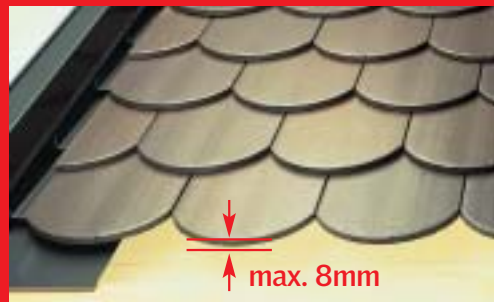

Flashing compatibility guide

VELUX®

EDL/EBL/EKL

- For roof pitches from 15-90°.
- Flashing for installing roof window into slate up to 8mm thick.
- Not for interlocking slate.

EDN

- For roof pitches from 35-90°.
- For recessed installation of one roof window into slate up to 8mm thick.
- Not for interlocking slate.
- Coupled version also available.

EDZ

- For roof pitches from 20-90°.
- Flashings for installing one roof window in flat or profiled roofing material.
- Minimum profile of 15mm and maximum profile of 45mm.

EDW/EBW/EKW

- For roof pitches from 15-90°.
- Flashings for installing roof window in flat or profiled roofing material up to 120mm in profile.
- Also for interlocking slate, thatch and profile sheeting.

EDP/EBP/EKP

- For roof pitches from 25-90°.
- For installing roof window in plain tiles (max length 340mm).
- Maximum thickness of 15 mm.

Refer to the roof covering manufacturer for the minimum roof pitch at which each slate and tile can be laid.