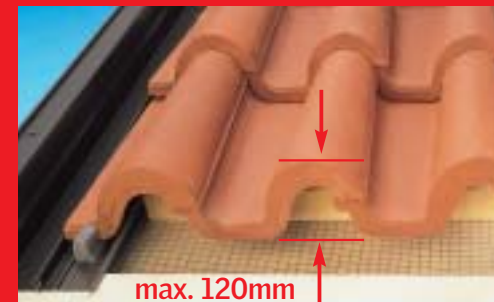

Flashing compatibility guide

VELUX®

EDL/EBL/EKL

- For roof pitches from 15-90°.
- Flashing for installing roof window into slate up to 8mm thick.
- Not for interlocking slate.

EDN

- For roof pitches from 35-90°.
- For recessed installation of one roof window into slate up to 8mm thick.
- Not for interlocking slate.
- Coupled version also available.

EDZ

- For roof pitches from 20-90°.
- Flashings for installing one roof window in flat or profiled roofing material.
- Minimum profile of 15mm and maximum profile of 45mm.

EDW/EBW/EKW

- For roof pitches from 15-90°.
- Flashings for installing roof window in flat or profiled roofing material up to 120mm in profile.
- Also for interlocking slate, thatch and profile sheeting.

EDP/EBP/EKP

- For roof pitches from 25-90°.
- For installing roof window in plain tiles (max length 340mm).
- Maximum thickness of 15 mm.

Refer to the roof covering manufacturer for the minimum roof pitch at which each slate and tile can be laid.